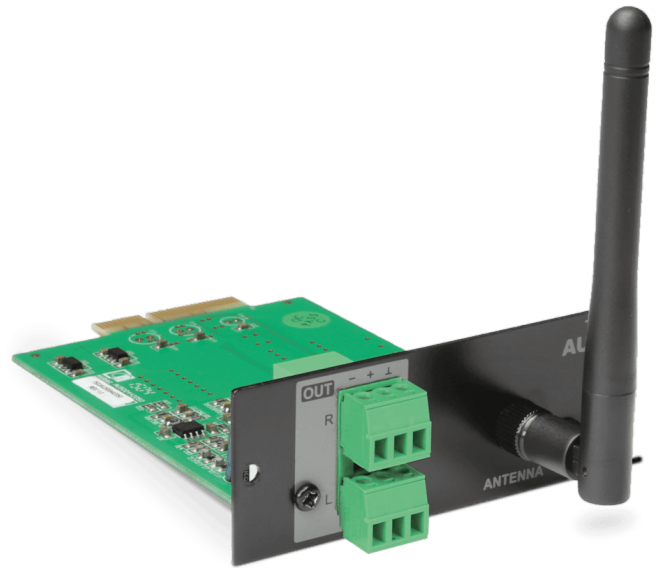

Highlights:

- Works with any SourceCon™ enabled device
- Up to 30 meter Bluetooth transmission
- 8 devices pairing memory
- Pin code protection
- Extendable antennae
- Version 4.1 /output class 2

Product information:

The BMP40 receiver offers wireless connection possibilities for audio playback from any Bluetooth-compatible portable device including laptops, smartphones, tablets or any other. A long-range transmission distance (up to 30 meters) is possible depending on the installed environment.

Applications:

- Clubs
- Retail
- Corporate
- Houses of worship

System specifications:

Connection	SourceCon™ interface card slot	
Inputs	Bluetooth receiver	
Outputs	Type	Balanced stereo line outputs (3-pin Euro Terminal Block (Pitch - 3.81 mm))
	Level	8 dB ~ 82 dB
Bluetooth specification	V4.1	
	Class 2 output power	
THD+N (@ 1 kHz)	< 0.07%	
Crosstalk (@ 1 kHz)	80 dB	
Power	Consumption	0.5 W

Product Features:

Dimensions		3.43 x 1.36 x 4.49 " (W x H x D)
Weight		0.17 lb
Mounting		SourceCon™ interface card slot
Accessories	Included	2.4 GHz bluetooth antenna (SMA)
	Optional	BAE100 Antenna extender kit