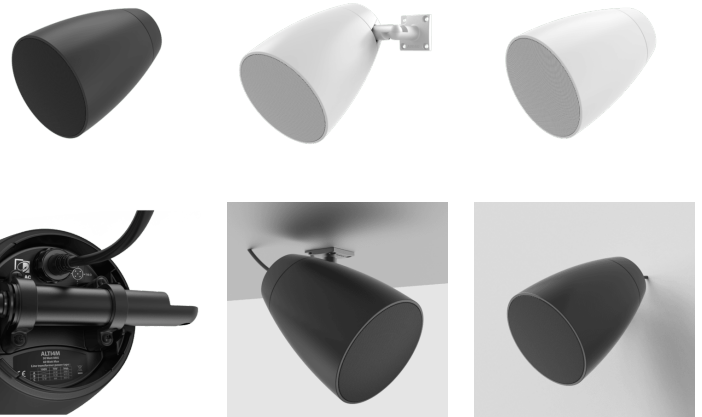

Highlights:

- Innovative & unique design
- Wide opening angle
- AWX5™ waterproof connector
- Outdoor rated construction
- Countless mounting possibilities
- Multi-tapping 70V / 100V line transformer

Product information:

"Don't feel like hanging around?"

The ALTI4M is a variant of the ALTI pendant speakers, featuring a die-cast mounting bracket for wall & ceiling mount purposes. This allows the same audio system design and identity throughout the entire installation in case some areas are not allowing pendant solutions being used due to the ceiling heights or structures. Acoustics and construction are identically crafted, while connections are made through weatherproof AWX5™ connectors, this construction has an IP65 rating.

The ALTI4M features a 2-way 4" driver combination with a coaxially mounted 1" soft dome tweeter and is fitted with a phase plug for excellent off-axis performance. The 2-way combination with a high-quality polypropylene enclosure and acoustic engineering craftsmanship guarantees premium performance for demanding applications. A continuous power handling of 30 Watt (RMS) and maximum power handling of 60 Watt is achieved.

Applications:

- Bars & Restaurants
- Corporate
- Sporting facilities

Certification: